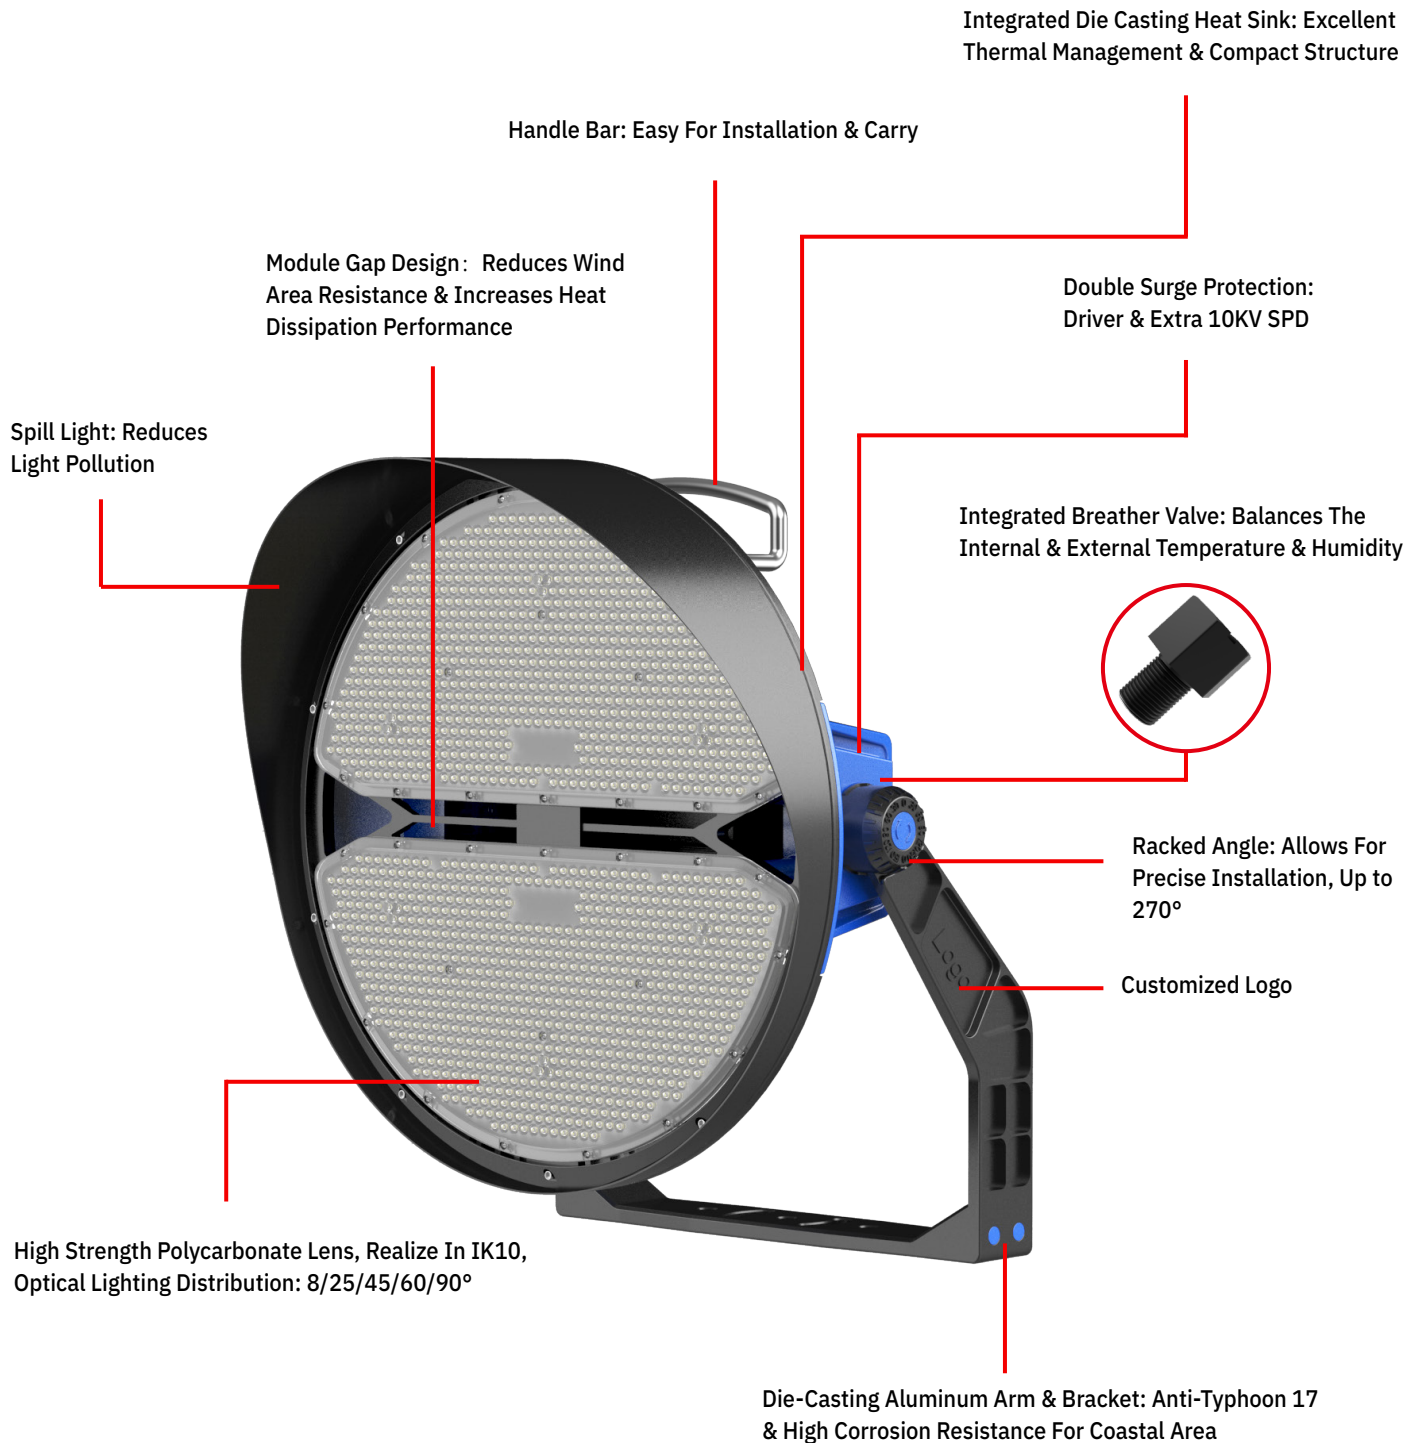

Key Features