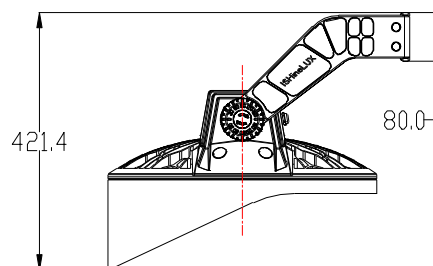

Specifications

Optical Data

Power	400W/480W
LED Chips	Lumileds/OSRAM
Luminous Efficacy	140~150lm/W
Luminous Flux	72,236lm (480W 90°)
CCT	2700K-6500K
Beam Angle	8°/25°/45°/60°/90°
CRI (Ra)	70+/80+

Electrical Data

Driver	Meanwell/Sosen
Input Voltage	AC100-277V
Power Factor	>0.95
Output Voltage	DC42V
Total Harmonic Distortion	< 15%
Driver Efficiency	92%

Others

IP Rating	IP66
Lifespan	60,000Hrs
Housing	Die-Cast Aluminum
Lens Material	Polycarbonate
Fixture Size	493*439*421 mm
Carton Size	550*500*500 mm
Net Weight	15KG
Gross Weight	16KG

Electrical Data

Driver	Meanwell/Sosen
Input Voltage	AC100-277V
Power Factor	>0.95
Output Voltage	DC42V
Total Harmonic Distortion	< 15%
Driver Efficiency	92%

Others

IP Rating	IP66
Lifespan	60,000Hrs
Housing	Die-Cast Aluminum
Lens Material	Polycarbonate
Fixture Size	651*585*511 mm
Carton Size	700*650*600 mm
Net Weight	27.5KG
Gross Weight	29.3KG

45 deg

60 deg

90 deg

Application

Specifications

Model	ISL-QCD-C400W	ISL-QCD-C500W	ISL-QCD-C800W	ISL-QCD-C1000W
Power Consumption	400W	480W	800W	960W
Input Voltage	AC 100-277V			
LED Chip	Lumileds/OSRAM			
Chip QTY	770 pcs	770 pcs	1540 pcs	1540 pcs
CRI	Ra>70, Ra>80			
Power Factor	>0.95			
Light Efficacy	140~150lm/W			
IP Rating	IP66			
Working Temp	-35°C ~ +50°C			
Beam Angel	8°/25°/45°/60°/90°			
Warranty	5 Years/ 7 Years			
Product Size Carton Size(mm)	L493xW439xH520 L550xW500xH500	L493xW439xH520 L550xW500xH500	L651xW586xH511 L700xW650xH600	L651xW586xH511 L700xW650xH600
N.W/G.W	15KG/16KG	15KG/16KG	27.5KG/29.3KG	27.5KG/29.3KG