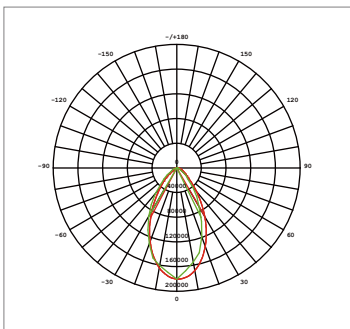

Specifications

Optical Data

Power	400W/480W
LED Chips	Lumileds/OSRAM
Luminous Efficacy	140~150lm/W
Luminous Flux	72,236lm (480W 90°)
CCT	2700K-6500K
Beam Angle	8°/25°/45°/60°/90°
CRI (Ra)	70+/80+

Electrical Data

SKYWING IV Sports & High Mast Light

ISL-QCD-D800W~1000W

Specifications

Optical Data

Power	800W/960W
LED Chips	Lumileds /OSRAM
Luminous Efficacy	140~150lm/W
Luminous Flux	144,066lm (960W 90°)
CCT	2700K-6500K
Beam Angle	8°/25°/45°/60°/90°
CRI (Ra)	70+/80+

Installations

Vertical Mounting

Vertical Mounting

Hanging Mounting

Package

Photometric Diagrams

8 deg

25 deg

45 deg

60 deg

90 deg

Application

Specifications

Model	ISL-QCD-C400W	ISL-QCD-C500W	ISL-QCD-C800W	ISL-QCD-C1000W
Power Consumption	400W	480W	800W	960W
Input Voltage	AC 100-277V			
LED Chip	Lumileds/OSRAM			
Chip QTY	770 pcs	770 pcs	1540 pcs	1540 pcs
CRI	Ra>70, Ra>80			
Power Factor	>0.95			
Light Efficacy	140~150lm/W			
IP Rating	IP66			
Working Temp	-35°C ~ +50°C			
Beam Angel	8°/25°/45°/60°/90°			
Warranty	5 Years/ 7 Years			
Product Size Carton Size(mm)	L493xW439xH520 L550xW500xH500	L493xW439xH520 L550xW500xH500	L651xW586xH511 L700xW650xH600	L651xW586xH511 L700xW650xH600
N.W/G.W	15KG/16KG	15KG/16KG	27.5KG/29.3KG	27.5KG/29.3KG