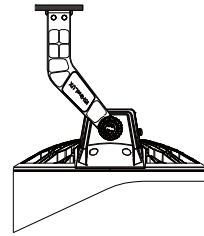

SKYWING IV Sports & High Mast Light

ISL-QCD-D800W~1000W

Specifications

Optical Data

Power	800W/960W
LED Chips	Lumileds /OSRAM
Luminous Efficacy	140~150lm/W
Luminous Flux	144,066lm (960W 90°)
CCT	2700K-6500K
Beam Angle	8°/25°/45°/60°/90°
CRI (Ra)	70+/80+

Electrical Data

Driver	Meanwell/Sosen
Input Voltage	AC100-277V
Power Factor	>0.95
Output Voltage	DC42V
Total Harmonic Distortion	< 15%
Driver Efficiency	92%

Others

IP Rating	IP66
Lifespan	60,000Hrs
Housing	Die-Cast Aluminum
Lens Material	Polycarbonate
Fixture Size	651*585*511 mm
Carton Size	700*650*600 mm
Net Weight	27.5KG
Gross Weight	29.3KG

Installations

Vertical Mounting

Vertical Mounting

Hanging Mounting

Package

Photometric Diagrams

8 deg

25 deg