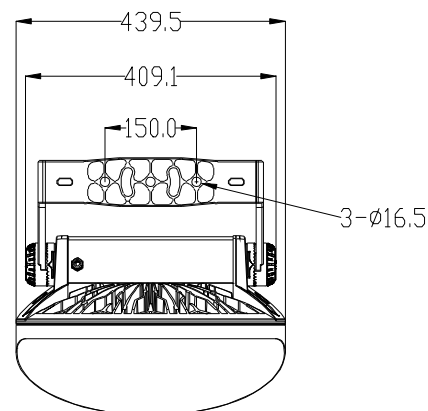

Driver	Meanwell/Sosen
Input Voltage	AC100-277V
Power Factor	>0.95
Output Voltage	DC42V
Total Harmonic Distortion	< 15%
Driver Efficiency	92%

Others

IP Rating	IP66
Lifespan	60,000Hrs
Housing	Die-Cast Aluminum
Lens Material	Polycarbonate
Fixture Size	493*439*421 mm
Carton Size	550*500*500 mm
Net Weight	15KG
Gross Weight	16KG

SKYWING IV Sports & High Mast Light

ISL-QCD-D800W~1000W

Specifications

Optical Data

Power	800W/960W
LED Chips	Lumileds /OSRAM
Luminous Efficacy	140~150lm/W
Luminous Flux	144,066lm (960W 90°)
CCT	2700K-6500K
Beam Angle	8°/25°/45°/60°/90°
CRI (Ra)	70+/80+

Electrical Data

Driver	Meanwell/Sosen
Input Voltage	AC100-277V
Power Factor	>0.95
Output Voltage	DC42V
Total Harmonic Distortion	< 15%
Driver Efficiency	92%

Others

IP Rating	IP66
Lifespan	60,000Hrs
Housing	Die-Cast Aluminum
Lens Material	Polycarbonate
Fixture Size	651*585*511 mm
Carton Size	700*650*600 mm
Net Weight	27.5KG
Gross Weight	29.3KG

45 deg

60 deg

90 deg

Application

Specifications

Model	ISL-QCD-C400W	ISL-QCD-C500W	ISL-QCD-C800W	ISL-QCD-C1000W
Power Consumption	400W	480W	800W	960W
Input Voltage	AC 100-277V			
LED Chip	Lumileds/OSRAM			
Chip QTY	770 pcs	770 pcs	1540 pcs	1540 pcs
CRI	Ra>70, Ra>80			
Power Factor	>0.95			
Light Efficacy	140~150lm/W			
IP Rating	IP66			
Working Temp	-35°C ~ +50°C			
Beam Angel	8°/25°/45°/60°/90°			
Warranty	5 Years/ 7 Years			
Product Size Carton Size(mm)	L493xW439xH520 L550xW500xH500	L493xW439xH520 L550xW500xH500	L651xW586xH511 L700xW650xH600	L651xW586xH511 L700xW650xH600
N.W/G.W	15KG/16KG	15KG/16KG	27.5KG/29.3KG	27.5KG/29.3KG