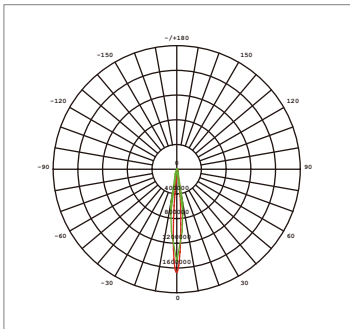

Specifications

Optical Data

Power	400W/480W
LED Chips	Lumileds/OSRAM
Luminous Efficacy	140~150lm/W
Luminous Flux	72,236lm (480W 90°)
CCT	2700K-6500K
Beam Angle	8°/25°/45°/60°/90°
CRI (Ra)	70+/80+

Electrical Data

SKYWING IV Sports & High Mast Light

ISL-QCD-D800W~1000W

Specifications

Optical Data

Power	800W/960W
LED Chips	Lumileds /OSRAM
Luminous Efficacy	140~150lm/W
Luminous Flux	144,066lm (960W 90°)
CCT	2700K-6500K
Beam Angle	8°/25°/45°/60°/90°
CRI (Ra)	70+/80+

Installations

Vertical Mounting

Vertical Mounting

Hanging Mounting

Package

Photometric Diagrams

8 deg

25 deg

45 deg

60 deg

90 deg

Application

Specifications

Model	ISL-QCD-C400W	ISL-QCD-C500W	ISL-QCD-C800W	ISL-QCD-C1000W
Power Consumption	400W	480W	800W	960W
Input Voltage	AC 100-277V			
LED Chip	Lumileds/OSRAM			
Chip QTY	770 pcs	770 pcs	1540 pcs	1540 pcs
CRI	Ra>70, Ra>80			
Power Factor	>0.95			
Light Efficacy	140~150lm/W			
IP Rating	IP66			
Working Temp	-35°C ~ +50°C			
Beam Angel	8°/25°/45°/60°/90°			
Warranty	5 Years/ 7 Years			
Product Size Carton Size(mm)	L493xW439xH520 L550xW500xH500	L493xW439xH520 L550xW500xH500	L651xW586xH511 L700xW650xH600	L651xW586xH511 L700xW650xH600
N.W/G.W	15KG/16KG	15KG/16KG	27.5KG/29.3KG	27.5KG/29.3KG