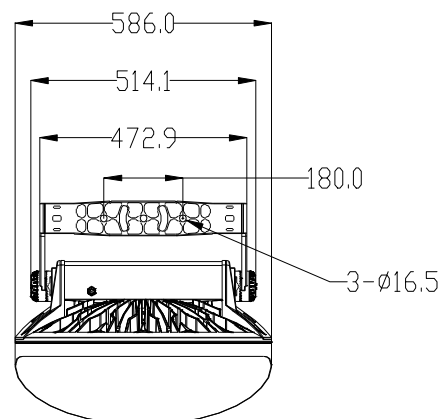

Driver	Meanwell/Sosen
Input Voltage	AC100-277V
Power Factor	>0.95
Output Voltage	DC42V
Total Harmonic Distortion	< 15%
Driver Efficiency	92%

Others

IP Rating	IP66
Lifespan	60,000Hrs
Housing	Die-Cast Aluminum
Lens Material	Polycarbonate
Fixture Size	493*439*421 mm
Carton Size	550*500*500 mm
Net Weight	15KG
Gross Weight	16KG

SKYWING IV Sports & High Mast Light

ISL-QCD-D800W~1000W

Specifications

Optical Data

Power	800W/960W
LED Chips	Lumileds /OSRAM
Luminous Efficacy	140~150lm/W
Luminous Flux	144,066lm (960W 90°)
CCT	2700K-6500K
Beam Angle	8°/25°/45°/60°/90°
CRI (Ra)	70+/80+

Electrical Data

Driver	Meanwell/Sosen
Input Voltage	AC100-277V
Power Factor	>0.95
Output Voltage	DC42V
Total Harmonic Distortion	< 15%
Driver Efficiency	92%

Others

IP Rating	IP66
Lifespan	60,000Hrs
Housing	Die-Cast Aluminum
Lens Material	Polycarbonate
Fixture Size	651*585*511 mm
Carton Size	700*650*600 mm
Net Weight	27.5KG
Gross Weight	29.3KG

45 deg

60 deg

90 deg

Application

Specifications

Model	ISL-QCD-C400W	ISL-QCD-C500W	ISL-QCD-C800W	ISL-QCD-C1000W
Power Consumption	400W	480W	800W	960W
Input Voltage	AC 100-277V			
LED Chip	Lumileds/OSRAM			
Chip QTY	770 pcs	770 pcs	1540 pcs	1540 pcs
CRI	Ra>70, Ra>80			
Power Factor	>0.95			
Light Efficacy	140~150lm/W			
IP Rating	IP66			
Working Temp	-35°C ~ +50°C			
Beam Angel	8°/25°/45°/60°/90°			
Warranty	5 Years/ 7 Years			
Product Size Carton Size(mm)	L493xW439xH520 L550xW500xH500	L493xW439xH520 L550xW500xH500	L651xW586xH511 L700xW650xH600	L651xW586xH511 L700xW650xH600
N.W/G.W	15KG/16KG	15KG/16KG	27.5KG/29.3KG	27.5KG/29.3KG