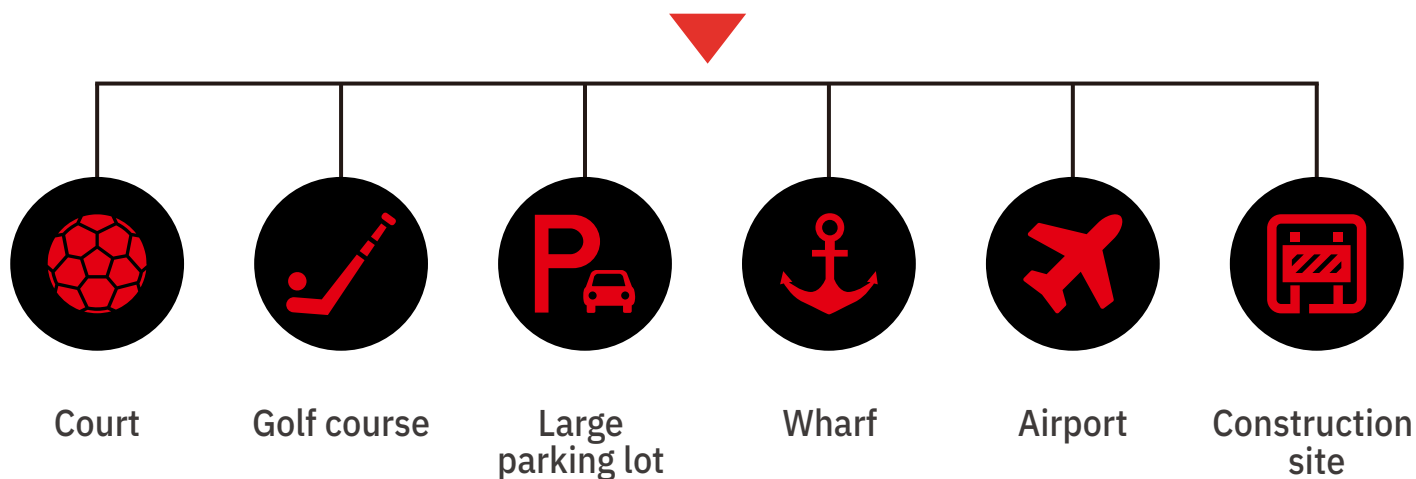

Installations

Vertical Mounting

Vertical Mounting

Hanging Mounting

Package

Photometric Diagrams

8 deg

25 deg

45 deg

60 deg

90 deg

Application

Specifications

Model	ISL-QCD-C400W	ISL-QCD-C500W	ISL-QCD-C800W	ISL-QCD-C1000W
Power Consumption	400W	480W	800W	960W
Input Voltage	AC 100-277V			
LED Chip	Lumileds/OSRAM			
Chip QTY	770 pcs	770 pcs	1540 pcs	1540 pcs
CRI	Ra>70, Ra>80			
Power Factor	>0.95			
Light Efficacy	140~150lm/W			
IP Rating	IP66			
Working Temp	-35°C ~ +50°C			
Beam Angel	8°/25°/45°/60°/90°			
Warranty	5 Years/ 7 Years			
Product Size Carton Size(mm)	L493xW439xH520 L550xW500xH500	L493xW439xH520 L550xW500xH500	L651xW586xH511 L700xW650xH600	L651xW586xH511 L700xW650xH600
N.W/G.W	15KG/16KG	15KG/16KG	27.5KG/29.3KG	27.5KG/29.3KG