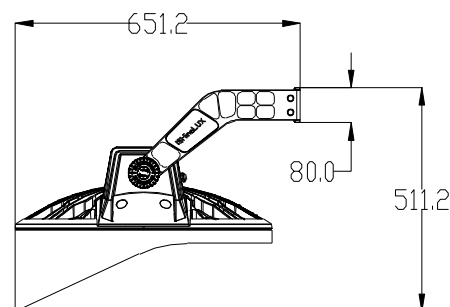

Driver	Meanwell/Sosen
Input Voltage	AC100-277V
Power Factor	>0.95
Output Voltage	DC42V
Total Harmonic Distortion	< 15%
Driver Efficiency	92%

Others

IP Rating	IP66
Lifespan	60,000Hrs
Housing	Die-Cast Aluminum
Lens Material	Polycarbonate
Fixture Size	493*439*421 mm
Carton Size	550*500*500 mm
Net Weight	15KG
Gross Weight	16KG

SKYWING IV Sports & High Mast Light

ISL-QCD-D800W~1000W

Specifications

Optical Data

Power	800W/960W
LED Chips	Lumileds /OSRAM
Luminous Efficacy	140~150lm/W
Luminous Flux	144,066lm (960W 90°)
CCT	2700K-6500K
Beam Angle	8°/25°/45°/60°/90°
CRI (Ra)	70+/80+

Electrical Data

Driver	Meanwell/Sosen
Input Voltage	AC100-277V
Power Factor	>0.95
Output Voltage	DC42V
Total Harmonic Distortion	< 15%
Driver Efficiency	92%

Others

IP Rating	IP66
Lifespan	60,000Hrs
Housing	Die-Cast Aluminum
Lens Material	Polycarbonate
Fixture Size	651*585*511 mm
Carton Size	700*650*600 mm
Net Weight	27.5KG
Gross Weight	29.3KG

45 deg

60 deg

90 deg

Application

Specifications

Model	ISL-QCD-C400W	ISL-QCD-C500W	ISL-QCD-C800W	ISL-QCD-C1000W
Power Consumption	400W	480W	800W	960W
Input Voltage	AC 100-277V			
LED Chip	Lumileds/OSRAM			
Chip QTY	770 pcs	770 pcs	1540 pcs	1540 pcs
CRI	Ra>70, Ra>80			
Power Factor	>0.95			
Light Efficacy	140~150lm/W			
IP Rating	IP66			
Working Temp	-35°C ~ +50°C			
Beam Angel	8°/25°/45°/60°/90°			
Warranty	5 Years/ 7 Years			
Product Size Carton Size(mm)	L493xW439xH520 L550xW500xH500	L493xW439xH520 L550xW500xH500	L651xW586xH511 L700xW650xH600	L651xW586xH511 L700xW650xH600
N.W/G.W	15KG/16KG	15KG/16KG	27.5KG/29.3KG	27.5KG/29.3KG