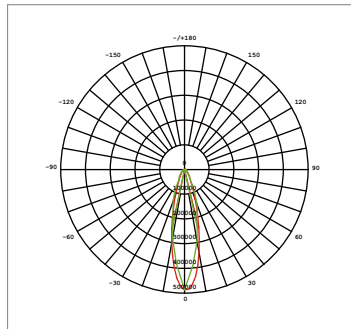

Specifications

Optical Data

Power	400W/480W
LED Chips	Lumileds/OSRAM
Luminous Efficacy	140~150lm/W
Luminous Flux	72,236lm (480W 90°)
CCT	2700K-6500K
Beam Angle	8°/25°/45°/60°/90°
CRI (Ra)	70+/80+

Electrical Data

SKYWING IV Sports & High Mast Light

ISL-QCD-D800W~1000W

Specifications

Optical Data

Power	800W/960W
LED Chips	Lumileds /OSRAM
Luminous Efficacy	140~150lm/W
Luminous Flux	144,066lm (960W 90°)
CCT	2700K-6500K
Beam Angle	8°/25°/45°/60°/90°
CRI (Ra)	70+/80+

Installations

Vertical Mounting

Vertical Mounting

Hanging Mounting

Package

Photometric Diagrams

8 deg

25 deg

45 deg

60 deg

90 deg

Application

Specifications

Model	ISL-QCD-C400W	ISL-QCD-C500W	ISL-QCD-C800W	ISL-QCD-C1000W
Power Consumption	400W	480W	800W	960W
Input Voltage	AC 100-277V			
LED Chip	Lumileds/OSRAM			
Chip QTY	770 pcs	770 pcs	1540 pcs	1540 pcs
CRI	Ra>70, Ra>80			
Power Factor	>0.95			
Light Efficacy	140~150lm/W			
IP Rating	IP66			
Working Temp	-35°C ~ +50°C			
Beam Angel	8°/25°/45°/60°/90°			
Warranty	5 Years/ 7 Years			
Product Size Carton Size(mm)	L493xW439xH520 L550xW500xH500	L493xW439xH520 L550xW500xH500	L651xW586xH511 L700xW650xH600	L651xW586xH511 L700xW650xH600
N.W/G.W	15KG/16KG	15KG/16KG	27.5KG/29.3KG	27.5KG/29.3KG