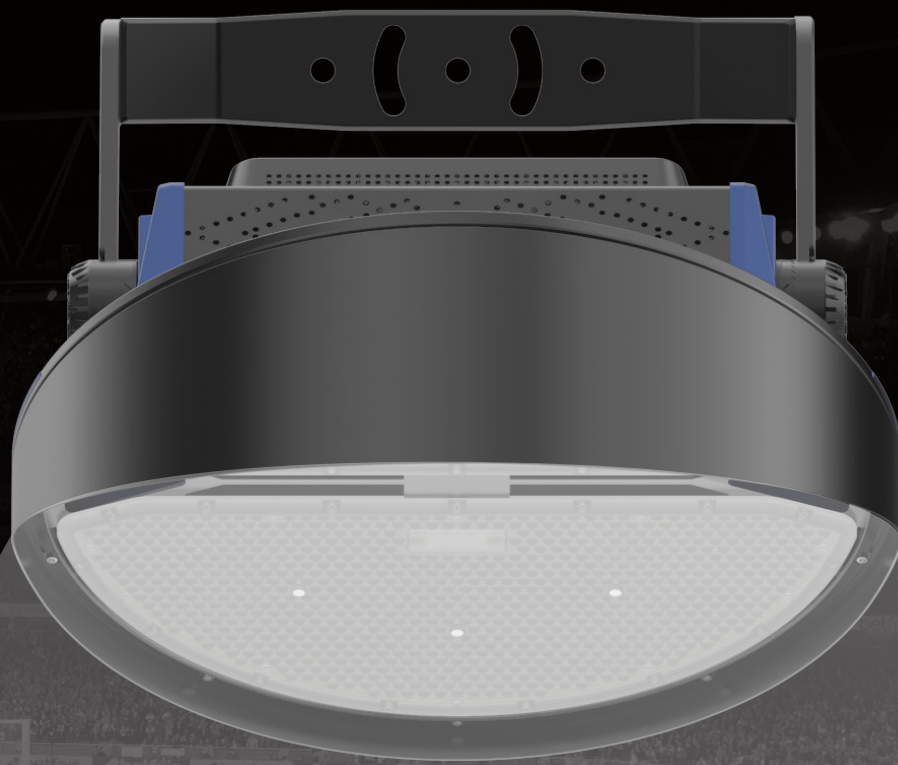

IShineLUX

SKYWING IV

Sports & High Mast Light

www.ishinelux.com

Tel: +86-755-29815402
Email: info@ishinelux.com