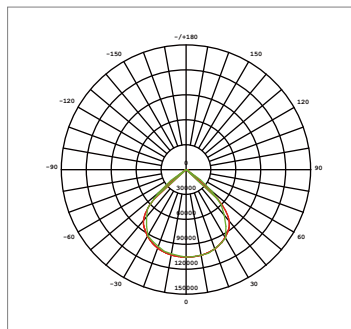

Specifications

Optical Data

Power	400W/480W
LED Chips	Lumileds/OSRAM
Luminous Efficacy	140~150lm/W
Luminous Flux	72,236lm (480W 90°)
CCT	2700K-6500K
Beam Angle	8°/25°/45°/60°/90°
CRI (Ra)	70+/80+

Electrical Data

SKYWING IV Sports & High Mast Light

ISL-QCD-D800W~1000W

Specifications

Optical Data

Power	800W/960W
LED Chips	Lumileds /OSRAM
Luminous Efficacy	140~150lm/W
Luminous Flux	144,066lm (960W 90°)
CCT	2700K-6500K
Beam Angle	8°/25°/45°/60°/90°
CRI (Ra)	70+/80+

Installations

Vertical Mounting

Vertical Mounting

Hanging Mounting

Package

Photometric Diagrams

8 deg

25 deg

45 deg

60 deg

90 deg

Application

Specifications

Model	ISL-QCD-C400W	ISL-QCD-C500W	ISL-QCD-C800W	ISL-QCD-C1000W
Power Consumption	400W	480W	800W	960W
Input Voltage	AC 100-277V			
LED Chip	Lumileds/OSRAM			
Chip QTY	770 pcs	770 pcs	1540 pcs	1540 pcs
CRI	Ra>70, Ra>80			
Power Factor	>0.95			
Light Efficacy	140~150lm/W			
IP Rating	IP66			
Working Temp	-35°C ~ +50°C			
Beam Angel	8°/25°/45°/60°/90°			
Warranty	5 Years/ 7 Years			
Product Size Carton Size(mm)	L493xW439xH520 L550xW500xH500	L493xW439xH520 L550xW500xH500	L651xW586xH511 L700xW650xH600	L651xW586xH511 L700xW650xH600
N.W/G.W	15KG/16KG	15KG/16KG	27.5KG/29.3KG	27.5KG/29.3KG