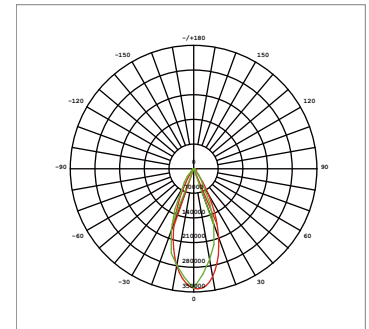

Specifications

Optical Data

Power	400W/480W
LED Chips	Lumileds/OSRAM
Luminous Efficacy	140~150lm/W
Luminous Flux	72,236lm (480W 90°)
CCT	2700K-6500K
Beam Angle	8°/25°/45°/60°/90°
CRI (Ra)	70+/80+

Electrical Data

SKYWING IV Sports & High Mast Light

ISL-QCD-D800W~1000W

Specifications

Optical Data

Power	800W/960W
LED Chips	Lumileds /OSRAM
Luminous Efficacy	140~150lm/W
Luminous Flux	144,066lm (960W 90°)
CCT	2700K-6500K
Beam Angle	8°/25°/45°/60°/90°
CRI (Ra)	70+/80+

Installations

Vertical Mounting

Vertical Mounting

Hanging Mounting

Package

Photometric Diagrams

8 deg

25 deg

45 deg

60 deg

90 deg

Application

Specifications

Model	ISL-QCD-C400W	ISL-QCD-C500W	ISL-QCD-C800W	ISL-QCD-C1000W
Power Consumption	400W	480W	800W	960W
Input Voltage	AC 100-277V			
LED Chip	Lumileds/OSRAM			
Chip QTY	770 pcs	770 pcs	1540 pcs	1540 pcs
CRI	Ra>70, Ra>80			
Power Factor	>0.95			
Light Efficacy	140~150lm/W			
IP Rating	IP66			
Working Temp	-35°C ~ +50°C			
Beam Angel	8°/25°/45°/60°/90°			
Warranty	5 Years/ 7 Years			
Product Size Carton Size(mm)	L493xW439xH520 L550xW500xH500	L493xW439xH520 L550xW500xH500	L651xW586xH511 L700xW650xH600	L651xW586xH511 L700xW650xH600
N.W/G.W	15KG/16KG	15KG/16KG	27.5KG/29.3KG	27.5KG/29.3KG